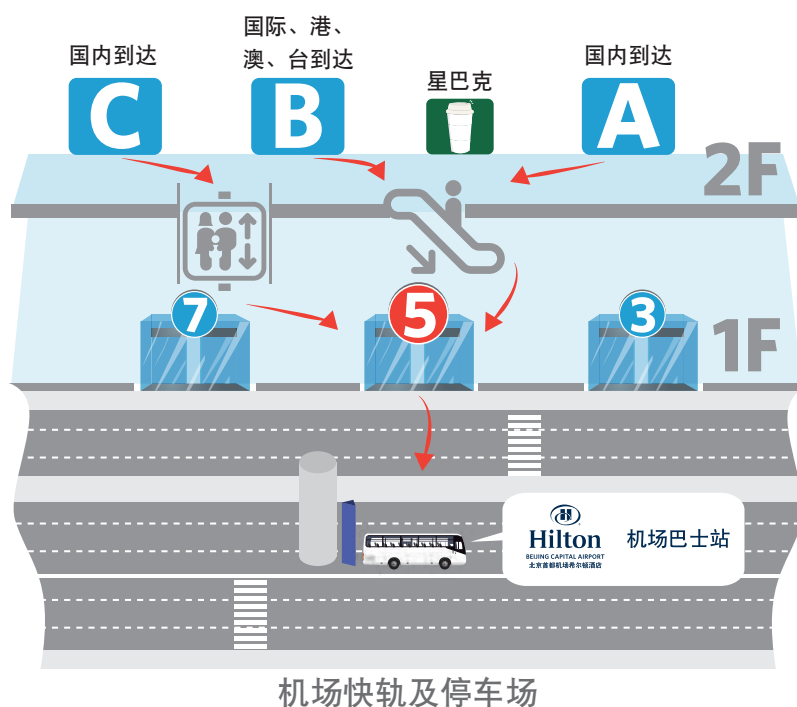

FREE HOTEL AIRPORT
SHUTTLE BUS
酒店免费机场巴士

TERMINAL 3 SHUTTLE BUS
往返三号航站楼班车

Hilton

BEIJING CAPITAL AIRPORT
北京首都机场希尔顿酒店

Terminal 3, No.1 San Jing Rd, Beijing Capital International Airport, Beijing 100621, China
中国北京市首都机场3号航站楼三经路1号 邮政编码:100621
Tel 电话: +86 (10) 6458 8888
www.beijingairport.hilton.com www.hilton.com.cn/beijingairport

酒店免费机场巴士

三号航站楼

全天候每20分钟一班，请参见以下时刻表。

	从酒店出发	从三号航站楼出发
例如:	05:50	06:00
	06:10	06:20
	06:30	06:40
	06:50	07:00
	07:10	07:20

到达

1. A 和 C出口为国内到达，B出口为国际、港、澳、台到达。
2. 您可以乘坐B出口附近，“星巴克”旁边的直梯或手扶电梯到达航站楼一层。
3. 我们的机场穿梭巴士站设立于5号门道路对面。

出发

酒店机场穿梭巴士会将您送至三号航站楼一层。我们的机场穿梭巴士站点设立于5号门对面，位于通往机场快轨站廊桥左下方。您可乘坐航站楼中央的直达四层电梯抵达出发区。

北京首都机场希尔顿酒店T3机场巴士站指示图

AIRPORT PICK-UP AND DROP-OFF INFORMATION

TERMINAL 3

Our shuttle bus service operates continuously every 20 minutes, 24 hours a day as per the schedule below.

ON DEPARTURE

You will be dropped off at our shuttle bus station where is located on the 1st floor, opposite of Gate 5, which is just to the left of the bridge connecting the terminal 3 to the Airport Express Link station. The bus station is on the second road of level 1 and will need to make your way up to departures which is located on Level 4. The lifts located in the centre, 'under' the connecting bridge will bring you to level 4.